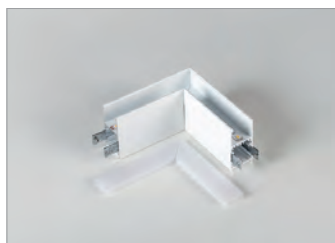

Accessori - Accessories

0941

Angolo 90° - 90°corner

.01 Bianco - White

	Color temperature	Light sources	Im
/W	4000K	LED 3,6W	452lm
/WW	3000K	LED 3,6W	404lm
/XW	3000K	LED 3,6W	378lm

0,40 Kg