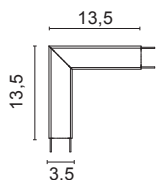

Color temperature	Light sources	Im
/W	4000K	LED 3,6W	452lm
/WW	3000K	LED 3,6W	404lm
/XW	3000K	LED 3,6W	378lm

0,40 Kg