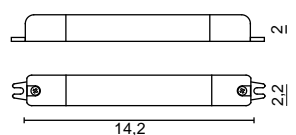

drivers

LED DRIVERS in tensione costante
LED DRIVERS constant voltage**0155**IN: 100 - 240V
OUT: 24V - 13W

1-2 Krono

SELV 3,2 cm

0156IN: 100 - 240V
OUT: 24V - 25W

1-5 Krono

SELV 6 cm

DRIVERS DIMMERABILI in tensione costante
DIMMABLE LED DRIVERS constant voltage**0717/DIM60**IN: 220 - 240V
OUT: 24V - 60W

1-6 Krono

SELV 8 cm

0717/DIM60/VIN: 220 - 240V
OUT: 24V - 60W

1-6 Krono

SELV 8 cm

EGOLUCE s.r.l, via I.Newton 12 - 20016 Pero - Milano
telefono +39 02 339586.1 - fax. +39 02 3535112
e-mail: info@egoluce.com - <http://www.egoluce.com>