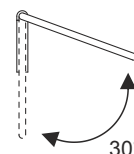

scheda tecnica - data sheet

modello: model:	LANCIA TONDA	
codice: code:	4605	
design:	Paolo Peperè	
anno - year:	2019	
tipologia: typology:	lampada da parete wall lamp	
materiali: materials:	struttura in alluminio diffusore in policarbonato opale aluminium metal frame opal polycarbonate diffuser	
luce: light:	LED diffusa LED diffuse	
sorgente luminosa: light sources:	/W LED 18W 2260lm 4000K CRI>90 /WW LED 18W 2020lm 3000K CRI>90 /XW LED 18W 1890lm 2700K CRI>90	
grado IP - IP grade:	40	
peso netto - net weight:	0,75 Kg	
finiture - finishes:	.01 bianco .01 white .02 nero .02 black .25 dorato satinato .25 satin golded .31 cromato .31 chromed .85 verniciato argento .85 painted silver .86 verniciato oro .86 painted gold .87 verniciato rame .87 painted coppe .88 verniciato bronzo .88 painted bronze	
marcatura: marking:	CE	
simboli costruttivi: symbols:	 IP40   	

Dimensioni - Dimensions

**Orientabile
Adjustable**

EGOLUCE s.r.l., via I.Newton 12 - 20016 Pero - Milano
telefono +39 02 339586.1 - fax. +39 02 3535112
e-mail: info@egoluce.com - http://www.egoluce.com