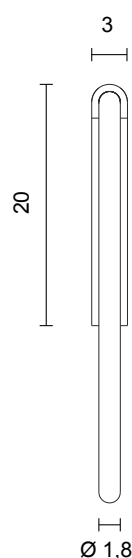

scheda tecnica - data sheet

modello: model:	LANCIA TONDA	
codice: code:	4605	
design:	Paolo Peperè	
anno - year:	2019	
tipologia: typology:	lampada da parete wall lamp	
materiali: materials:	struttura in alluminio diffusore in policarbonato opale aluminium metal frame opal polycarbonate diffuser	
luce: light:	LED diffusa LED diffuse	
sorgente luminosa: light sources:	/W LED 18W 2260lm 4000K CRI>90 /WW LED 18W 2020lm 3000K CRI>90 /XW LED 18W 1890lm 2700K CRI>90	
grado IP - IP grade:	40	
peso netto - net weight:	0,75 Kg	
finiture - finishes:	.01 bianco .01 white .02 nero .02 black .25 dorato satinato .25 satin golded .31 cromato .31 chromed .85 verniciato argento .85 painted silver .86 verniciato oro .86 painted gold .87 verniciato rame .87 painted coppe .88 verniciato bronzo .88 painted bronze	
marcatura: marking:	CE	
simboli costruttivi: symbols:	 IP40   	

Dimensioni - Dimensions

**Orientabile
Adjustable**

EGOLUCE s.r.l., via I.Newton 12 - 20016 Pero - Milano
telefono +39 02 339586.1 - fax. +39 02 3535112
e-mail: info@egoluce.com - http://www.egoluce.com