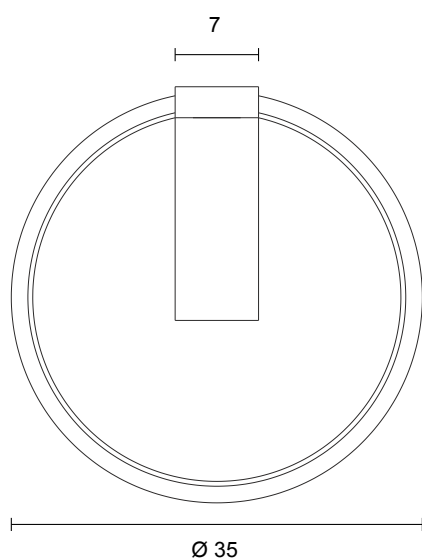

scheda tecnica - data sheet

modello: model:	LANCIA TONDA	
codice: code:	4605	
design:	Paolo Peperè	
anno - year:	2019	
tipologia: typology:	lampada da parete wall lamp	
materiali: materials:	struttura in alluminio diffusore in policarbonato opale aluminium metal frame opal polycarbonate diffuser	
luce: light:	LED diffusa LED diffuse	
sorgente luminosa: light sources:	/W LED 18W 2260lm 4000K CRI>90 /WW LED 18W 2020lm 3000K CRI>90 /XW LED 18W 1890lm 2700K CRI>90	
grado IP - IP grade:	40	
peso netto - net weight:	0,75 Kg	
finiture - finishes:	.01 bianco .01 white .02 nero .02 black .25 dorato satinato .25 satin golded .31 cromato .31 chromed .85 verniciato argento .85 painted silver .86 verniciato oro .86 painted gold .87 verniciato rame .87 painted coppe .88 verniciato bronzo .88 painted bronze	
marcatura: marking:	CE	
simboli costruttivi: symbols:	 IP40   	

Dimensioni - Dimensions

**Orientabile
Adjustable**

EGOLUCE s.r.l., via I.Newton 12 - 20016 Pero - Milano
telefono +39 02 339586.1 - fax. +39 02 3535112
e-mail: info@egoluce.com - http://www.egoluce.com