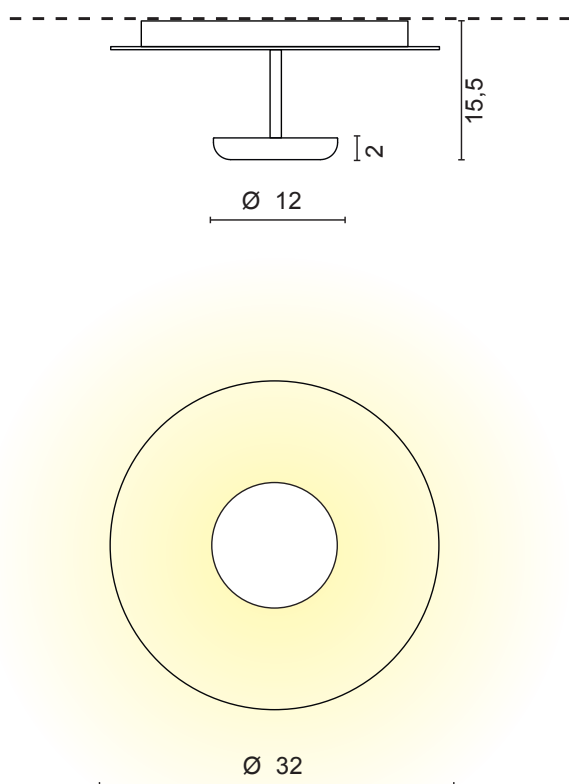

structure in aluminum and metal

luce:

indiretta

light:

indirect

sorgente luminosa:

/W LED 12,6W 2390lm 4000K

light source:

/WW LED 12,6W 2253lm 3000K

/XW LED 12,6W 2156lm 2700K

grado IP - IP grade:

20

peso netto:

1,50 Kg

net weight:

finiture - finishes:

.01 bianco

.01 white

marcatura:

CE

marking:

simboli costruttivi:

symbols:

Dimensioni - Dimensions