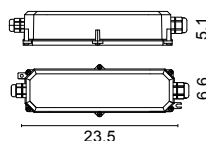

## drivers

**LED DRIVERS** in tensione costante  
**LED DRIVERS** constant voltage**0155**IN: 100 - 240V  
OUT: 24V - 13W

SELV 3,2 cm

**0156**IN: 100 - 240V  
OUT: 24V - 25W

SELV 6 cm

**0157**IN: 220 - 240V  
OUT: 24V - 75W

SELV 6,8 cm

**0160**IN: 220 - 240V  
OUT: 24V - 60W

SELV 8 cm

**DRIVERS IP** a tensione costante  
**IP DRIVERS** constant voltage**0033/IP**IN: 220 - 240V  
OUT: 24V - 14,4W

IP67 SELV 4,2 cm

**0034/IP**IN: 220 - 240V  
OUT: 24V - 70W