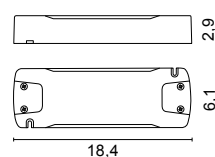

## drivers

**LED DRIVERS** in tensione costante  
**LED DRIVERS** constant voltage**0155**IN: 100 - 240V  
OUT: 24V - 13W

SELV 3,2 cm

**0156**IN: 100 - 240V  
OUT: 24V - 25W

SELV 6 cm

**0157**IN: 220 - 240V  
OUT: 24V - 75W

SELV 6,8 cm

**0160**IN: 220 - 240V  
OUT: 24V - 60W

SELV 8 cm

**DRIVERS IP** a tensione costante  
**IP DRIVERS** constant voltage**0033/IP**IN: 220 - 240V  
OUT: 24V - 14,4W

IP67 SELV 4,2 cm

**0034/IP**IN: 220 - 240V  
OUT: 24V - 70W