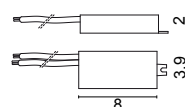

## drivers

**LED DRIVERS** in tensione costante  
**LED DRIVERS** constant voltage**0155**IN: 100 - 240V  
OUT: 24V - 13W

SELV 3,2 cm

**0156**IN: 100 - 240V  
OUT: 24V - 25W

SELV 6 cm

**0157**IN: 220 - 240V  
OUT: 24V - 75W

SELV 6,8 cm

**0160**IN: 220 - 240V  
OUT: 24V - 60W

SELV 8 cm

**DRIVERS IP** a tensione costante  
**IP DRIVERS** constant voltage**0033/IP**IN: 220 - 240V  
OUT: 24V - 14,4W

IP67 SELV 4,2 cm

**0034/IP**IN: 220 - 240V  
OUT: 24V - 70W