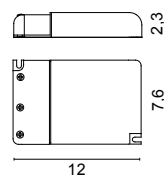

## drivers

**LED DRIVERS** in tensione costante  
**LED DRIVERS** constant voltage**0155**IN: 100 - 240V  
OUT: 24V - 13W

SELV 3,2 cm

**0156**IN: 100 - 240V  
OUT: 24V - 25W

SELV 6 cm

**0157**IN: 220 - 240V  
OUT: 24V - 75W

SELV 6,8 cm

**0160**IN: 220 - 240V  
OUT: 24V - 60W

SELV 8 cm

**DRIVERS IP** a tensione costante  
**IP DRIVERS** constant voltage**0033/IP**IN: 220 - 240V  
OUT: 24V - 14,4W

IP67 SELV 4,2 cm

**0034/IP**IN: 220 - 240V  
OUT: 24V - 70W