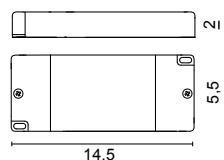

## drivers

**LED DRIVERS** in tensione costante  
**LED DRIVERS** constant voltage**0155**IN: 100 - 240V  
OUT: 24V - 13W

SELV 3,2 cm

**0156**IN: 100 - 240V  
OUT: 24V - 25W

SELV 6 cm

**0157**IN: 220 - 240V  
OUT: 24V - 75W

SELV 6,8 cm

**0160**IN: 220 - 240V  
OUT: 24V - 60W

SELV 8 cm

**DRIVERS IP** a tensione costante  
**IP DRIVERS** constant voltage**0033/IP**IN: 220 - 240V  
OUT: 24V - 14,4W

IP67 SELV 4,2 cm

**0034/IP**IN: 220 - 240V  
OUT: 24V - 70W