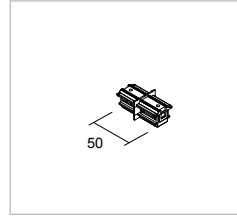

accessori Track 48V incasso - Track 48V recessed accessories

7364D 7364S
Alimentazione destra e sinistra
Right and left power supply

.01	Bianco - White
.02	Nero - Black

7365
Tappo di chiusura
Closing head

.02	Nero - Black
-----	--------------

7346
Giunto lineare con contatti
Mechanical connector (with electrical contacts)

.01	Bianco - White
.02	Nero - Black

7350
Giunto lineare senza contatti
Mechanical connector (without electrical contacts)