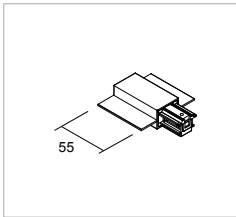

accessori Track 48V incasso - Track 48V recessed accessories

7364D 7364S
Alimentazione destra e sinistra
Right and left power supply

.01	Bianco - White
.02	Nero - Black

7365
Tappo di chiusura
Closing head

.02	Nero - Black
-----	--------------

7346
Giunto lineare con contatti
Mechanical connector (with electrical contacts)

.01	Bianco - White
.02	Nero - Black

7350
Giunto lineare senza contatti
Mechanical connector (without electrical contacts)