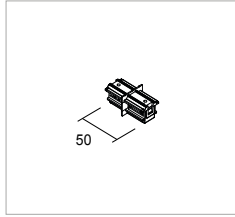

accessori Track 48V incasso - Track 48V recessed accessories

7364D 7364S
Alimentazione destra e sinistra
Right and left power supply

.01	Bianco - White
.02	Nero - Black

7365
Tappo di chiusura
Closing head

.02	Nero - Black
-----	--------------

7346
Giunto lineare con contatti
Mechanical connector (with electrical contacts)

.01	Bianco - White
.02	Nero - Black

7350
Giunto lineare senza contatti
Mechanical connector (without electrical contacts)