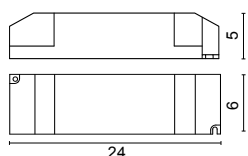

 SELV  8 cm

**DIMMER PER DRIVER A TENSIONE COSTANTE - FOR CONSTANT VOLTAGE DRIVERS****0110/DIM**

IN: 12/24V 12A MAX  
OUT: 12/24/48V

   SELV  5,6 cm

**0110/DIM/MINI**

IN: 12/24V 6A MAX  
OUT: 12/24/48V

   SELV  2,8 cm