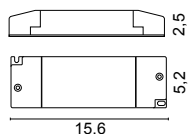

 SELV  8 cm

**DIMMER PER DRIVER A TENSIONE COSTANTE - FOR CONSTANT VOLTAGE DRIVERS****0110/DIM**

IN: 12/24V 12A MAX  
OUT: 12/24/48V

   SELV  5,6 cm

**0110/DIM/MINI**

IN: 12/24V 6A MAX  
OUT: 12/24/48V

   SELV  2,8 cm