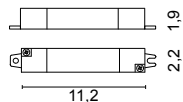

 SELV  8 cm

**DIMMER PER DRIVER A TENSIONE COSTANTE - FOR CONSTANT VOLTAGE DRIVERS****0110/DIM**

IN: 12/24V 12A MAX  
OUT: 12/24/48V

   SELV  5,6 cm

**0110/DIM/MINI**

IN: 12/24V 6A MAX  
OUT: 12/24/48V

   SELV  2,8 cm