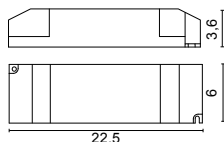

0160/48

IN: 220 - 240V
OUT: 48V - 50W

SELV 7 cm