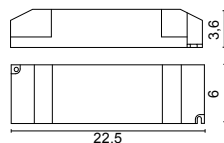

LED DRIVERS A TENSIONE COSTANTE - CONSTANT VOLTAGE

0157/48

IN: 220 - 240V
OUT: 48V - 70W

SELV 7 cm