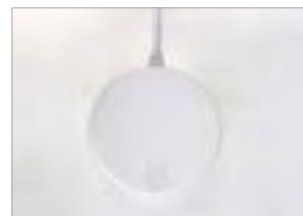

0604
Rosone - 1 uscita
50/60Hz 220-240V
Ceiling rose with 1 hole
50/60Hz 220-240V

- .01 Bianco - White
- .02 Nero - Black