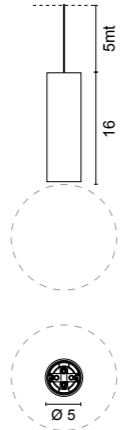

1598 Edison SUSPENSION

- .01 Bianco - White
- .02 Nero - Black
- .25 Dorato satinato - Golded satin
- .32 Nickel satinato - Nickel mat

Light sources
E27 LED max 7W

Lampadine decorative a filamento LED con attacco E27
LED filament decorative bulbs with E27 socket

0,40 Kg

- Lunghezza cavo 5 mt
  Cable length 5 mt