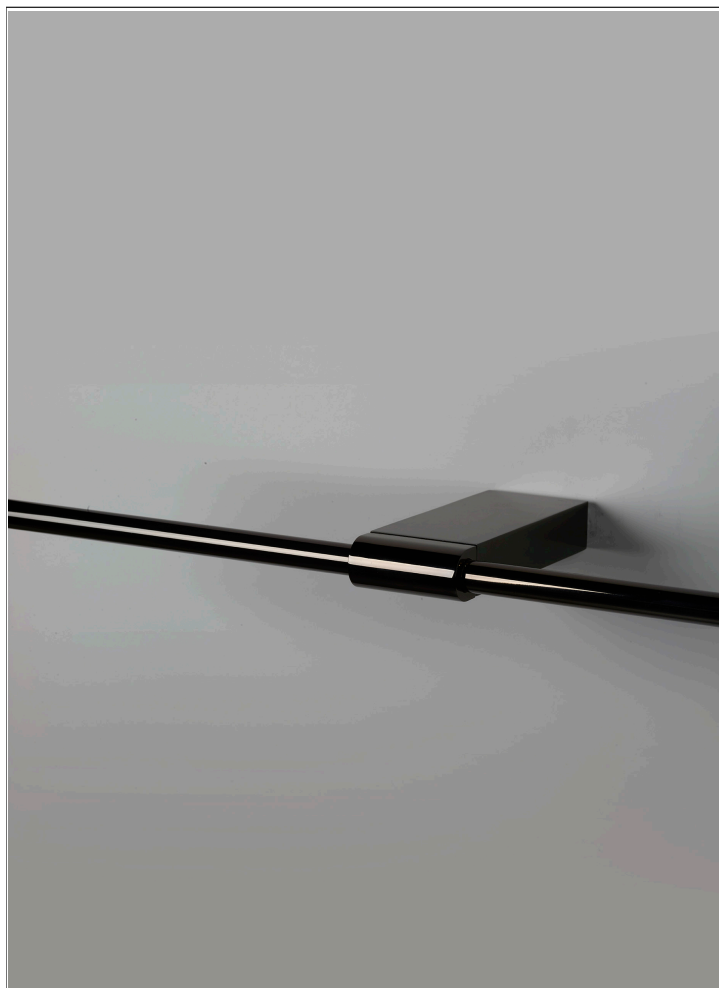

## scheda tecnica - data sheet

modello:  
model:

**LANCIA**

codice:  
code:

**4568**

design:

**Paolo Pepere**

anno - year:

**2015**

tipologia:

**lampada da parete orientabile**

tipology:

**adjustable wall lamp**

materiali:

**corpo e tappi in alluminio, diffusore in policarbonato opale**

materials:

**structure and ends in aluminium and opal polycarbonate diffuser**

luce:

**LED diffusa**

light:

**LED diffuse**

lampadine - bulbs:

/W	LED	18W	2260lm	4000K	CRI >90
/WW	LED	18W	2020lm	3000K	CRI >90
/XW	LED	18W	1819lm	2700K	CRI >90