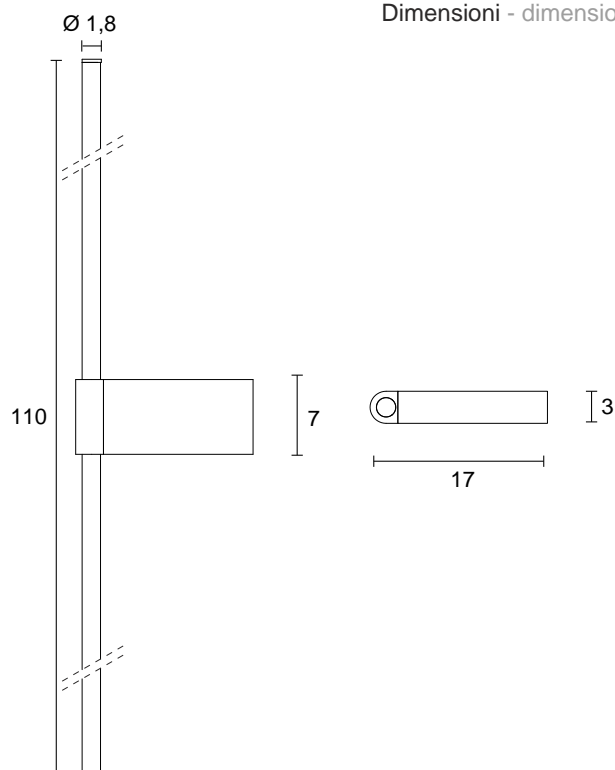

## scheda tecnica - data sheet

modello:  
model:

**LANCIA**

codice:  
code:

**4568**

design:

**Paolo Pepere**

anno - year:

**structure and ends in aluminium and opal polycarbonate diffuser**

luce:

**LED diffusa**

light:

**LED diffuse**

lampadine - bulbs:

/W	LED	18W	2260lm	4000K	CRI >90
/WW	LED	18W	2020lm	3000K	CRI >90
/XW	LED	18W	1819lm	2700K	CRI >90

grado IP - IP grade:

**40**

peso netto - net weight:

**1,00 Kg**

finiture - finishes:

.01 bianco	.01 white
.02 nero	.02 black
.24 cromo nero	.24 black chrome
.25 dorato satinato	.25 satin golded
.31 cromo lucido	.31 chrome
.32 nickel satinato	.31 satin nickel

marcatura:  
marking:

**CE**

simboli costruttivi:  
symbols:

Dimensioni - dimensions

Luce - Light

EGOLUCE s.r.l., via I. Newton 12 - 20016 Pero - Milano  
telefono +39 02 339586.1 - fax. +39 02 3535112  
e-mail: info@egoluce.com - http://www.egoluce.com