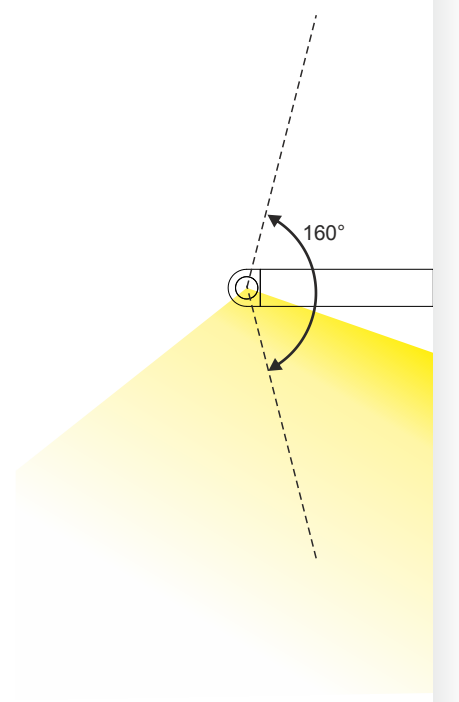

Luce - Light