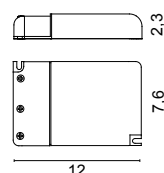

0717/DIM60/V

IN: 220 - 240V
OUT: 24V - 60W

1-12 Zeppelin

SELV 8 cm