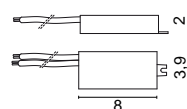

DRIVERS IP a tensione costante
IP DRIVERS constant voltage

0033/IP

IN: 220 - 240V
OUT: 24V - 14,4W
1-2 Zeppelin

IP67 SELV 4,2 cm

EGOLUCE s.r.l, via I.Newton 12 - 20016 Pero - Milano
telefono +39 02 339586.1 - fax. +39 02 3535112
e-mail: info@egoluce.com - http://www.egoluce.com